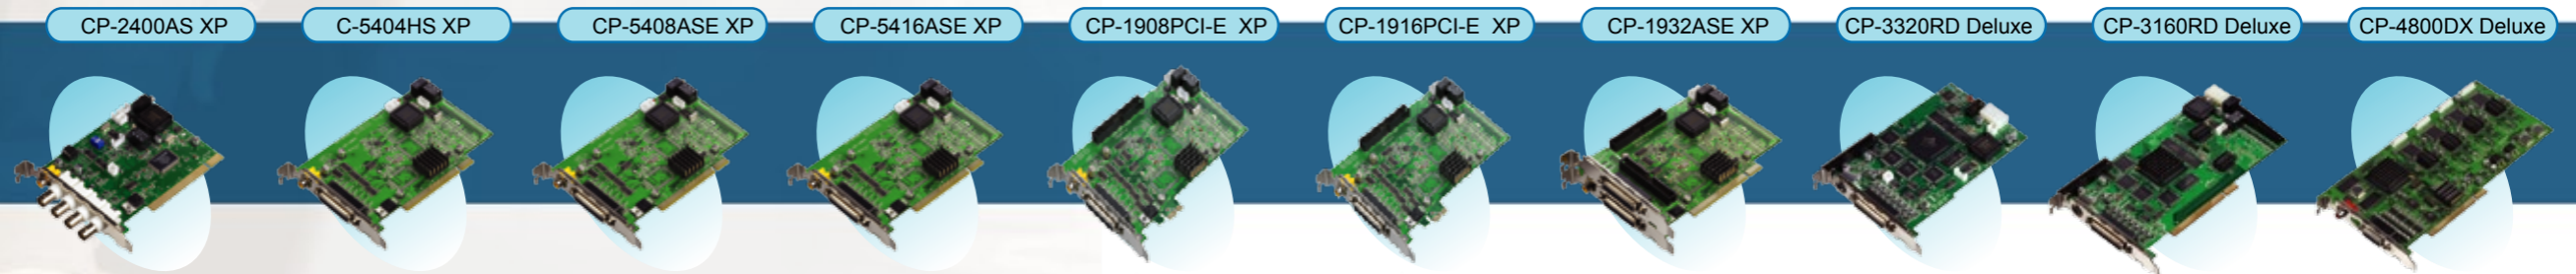

Specification

Item / Model	CP-2400AS XP	C-5404HS XP	CP-5408ASE XP	CP-5416ASE XP	CP-1908PCI-E XP	CP-1916PCI-E XP	CP-1932ASE XP	CP-3320RD Deluxe	CP-3160RD Deluxe	CP-4800DX Deluxe
Interface	PCI				PCI / PCI-E (Optional)					PCI-E
Video decoder	Build in 10 Bits video decoder									
Video Port	1	4	8	16	8	16	32	32	16	16
Audio Prot*1	1/1 (Option)	1/4 (Option)	1/8 (Option)	1/16 (Option)	1/8 (Option)	1/16 (Option)	1/16 (Option)	1/16 (Option)	1/16 (Option)	1/16 (Option)
Maximum Card	4	4	2	2	2	2	1	1	2	2
Recording	30/25 FPS		120/100 FPS		240/200 FPS			480/400 FPS		
Display	30/25 FPS		120/100 FPS		240/200 FPS			960/800 FPS		480/400 FPS
Resolution	720x480/720x576; 640x480; 352x240/352x288									
Frame Size*2	1~2KB/Frame @ 320x240 Resolution; 6~10KB/Frame @ 720x480 Resolution									
Video Decoder	10 Bits Video ADC Decoder; More Better Video Quality									
Compress	H.264, MPEG 4; IV H264									H/W MPEG 4
TV Out	Single TV Out							Multi-screen & Single TV Out		
Panic Button	Yes, For Emergency Call									
Auto Reboot	Build in Software and Hardware Watchdog Function									
Operation System	Windows 2000, XP, Vista									
Remote Controller	Yes (Option)									
Integration	Integrate P.O.S. and Access Controller Function (Please refer to POS DVR and Fingerprint Access Controller DVR)									None
Temperature	Operation: 0~50°C (Non-Condensing); Storage: -10~60°C (Non-Condensing)