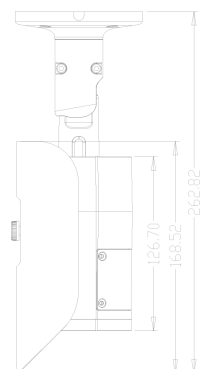

### Accessories

EPOC-131Kit  
Eth/PoE Extender

IP-0910W  
Outer Wall Bracket

IP-010PH  
Pole mount bracket

IP-0191W  
Inner Wall Bracket

### Bracket Assembly