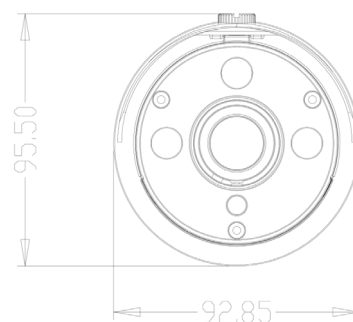

### Accessories

EPOC-131Kit  
Eth/PoE Extender

IP-0910W  
Outer Wall Bracket

IP-010PH  
Pole mount bracket

IP-0191W  
Inner Wall Bracket

### Bracket Assembly