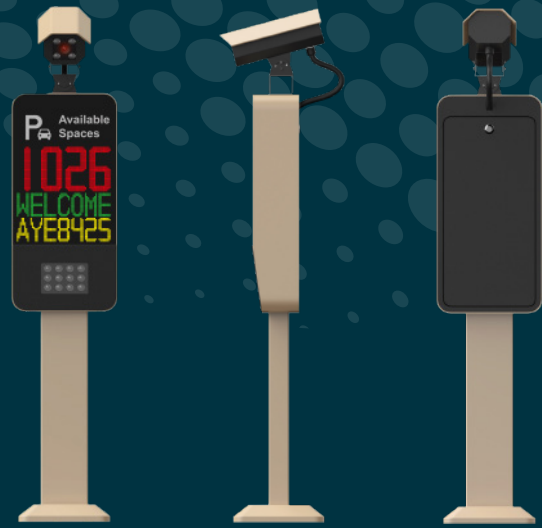

GoSmart[®] Parking control column

All-In-One | LPR Camera | LED Display | Infrared Light | UHF Reader | IP66 | Industrial

Overview

The Gosamrt parking column integrates many advanced devices, including an LPR camera, LED display, infrared light, UHF reader, warning light, industrial hub, and power supply. Moreover, its all-in-one IP66 waterproof rating design makes installation and maintenance a breeze while suitable for indoor and outdoor parking lots.

Description

License Plate Camera

It has both license plate recognition and video recording capabilities. Once the license plate is successfully recognized, the gate will automatically open for the vehicle to enter the parking lot.

Guidance Message

When the customer arrives at the parking lot entrance, parking guidance information is displayed.

Infrared Light

Minimizes adverse license plate recognition factors such as shadow reflection and overexposure with highly uniform lighting.

Number of empty parking spaces

Display the current number of empty parking spaces.

License Plate Number

Display the license plate recognition results at the entrance parking lot.

Variable Design

The LED Display's font size and position on the screen can be adjusted to fit the specific application requirements. This feature allows the use of symbols, arrows, text, and numbers from the database to create unique designs that meet the varied needs of parking lots.