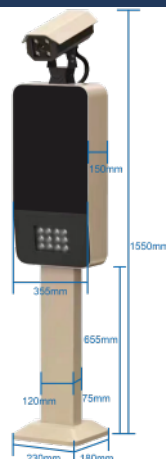

Company Information

i-View Communication Inc.

Tel: 886-3-5103001 Fax: 886-3-5103002

Email: support@i-view.com.tw

Website: www.i-view.com.tw

Size

Order Information

IPP-100: Parking Cabnit built-in 2MP Autofocus infrared camera, 5 Ports Industrial Hub, LED Display, IR light, industrial power supply. (Standard version)